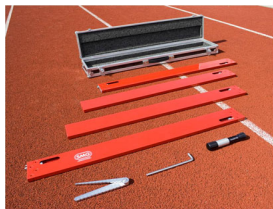

SeamRoller SR300

GlueFix GF300 (W) GF400 (W)

TestSet

FloorTest FT50

Tools

See price list for article numbers

TurfGrip TG30 TG60 TG200 Robust gripping tongs for use in the installation of synthetic sports surfaces

SeamFix Pressure tool for a solidified connection of the seams on artificial grass and glue-coated seaming tape (without wooden handle)

TurfFix Turf clutch for fixing the joints of artificial grass strips while gluing

LineFix LF1 Pressure tool for a solidified connection between artificial grass and glue-coated seaming tape at the lines; inserting the lines at the same time; can also be used for seams

GlueFix GF300 GF400 Applicator of glue and seaming tape; treats bands up to 500mm wide

GlueFix GF150 Mobile applicator for gluing seaming tape already in place; suitable for gluing tape at widths of 150mm

SeamRoller SR300 Pressure roller for uniform pressing of artificial turf at seam tape during gluing

GlueFix GF300 (W) GF400 (W) Height adjustable mobile applicator for gluing seaming tape already in place; suitable for gluing tape at widths of 300 or 400mm; compact when folded

TestSet 4m straight edge for measuring in range of +/- 10mm (4 parts); Measuring Wedge MK30; FloorTest FT50; sturdy transport case

FloorTest FT50 Measuring tool for synthetic sports surfaces; range 0-50mm